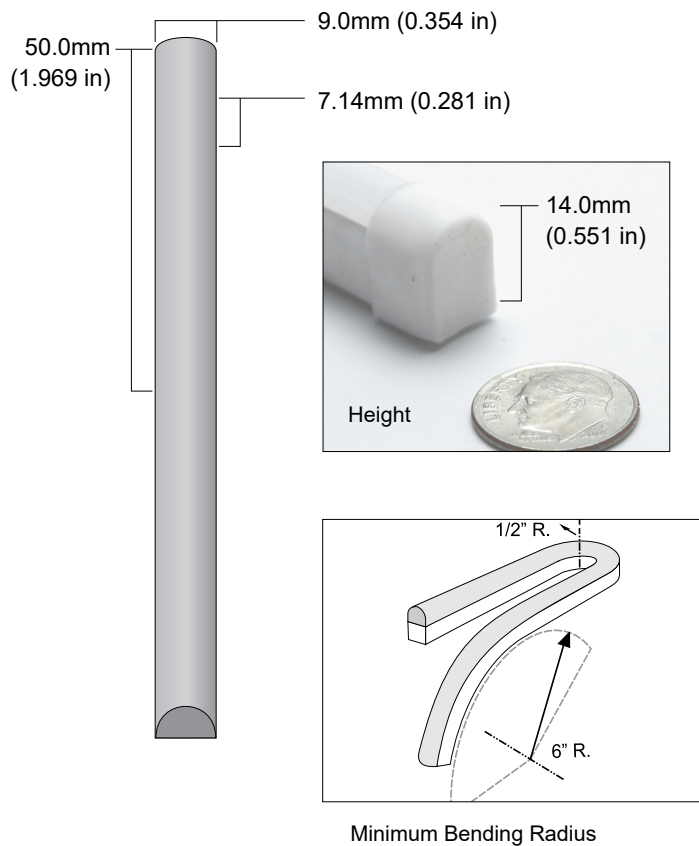

**QolorFLEX NuNeon, Green N914-G-10** is a sealed LED linear product that is flexible and safe for indoor or outdoor use. It is rugged, outdoor-rated, and dimmable. It can be cut to length and is available in a variety of colors plus RGB. It offers nearly the same visual impact as traditional blown glass neon without the problematic issue of installation and maintenance. QolorFLEX NuNeon operates on 24VDC and can be powered and controlled by a variety of QolorFLEX Dimmers and power supplies.

**SPECIFICATIONS:**

**Physical**

Length	10m	(32.808 ft)
Height	14mm	(0.551 in)
Width	9mm	(0.354 in)
Cutting Increment	50mm	(1.969 in)
LED Spacing	7.14mm	(0.281 in)
Material	Silicone Extrusion	
Type	White Finish	
Connector Type	200mm long (7.874 in) flat cable on both ends, stripped 10mm and tinned	
Minimum Bending Radius	Flat plane: ½" Global axis: 6"	

**Output**

Color(s)	Green
Wavelength	518 nm
Beam Angle	120°
Lumens Per Meter	650 lm/m

**Electrical**

Operating Voltage	24VDC
Current	3.0A
Power Consumption	7.2w/m (2.2 w/ft)
Power Consumption/10m	72w/10m
Density	140 LEDs/m
LED Type	2835